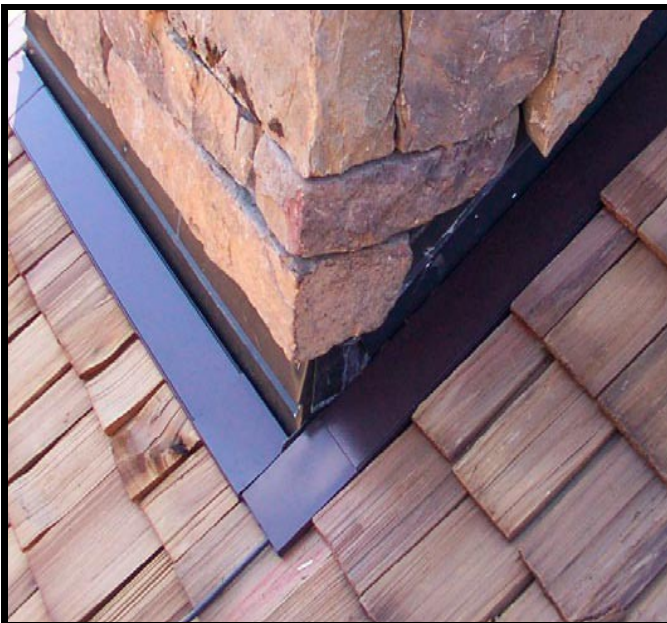

6" UTILITY PANEL

Gutterglove[®]
Gutter Guard

Utility T-Panel

The utility panel system designed to be installed anywhere extra coverage is needed such as valleys, chimneys and other areas prone to ice buildup. The system is designed to eliminate ice and snow, keeping your home safer and reducing the risk of winter damage. This panel is 6" wide and is guaranteed to heat the entire length of the panel. The utility panel can be custom cut to fit the length any of your roof's nooks & crannies.